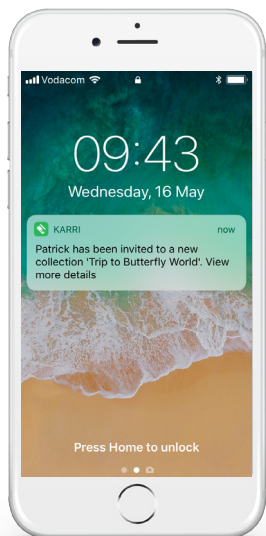

The simplest way to send money to your school

What is Karri?

Karri is a mobile payment app that allows you to make quick payments for school events. Instead of sending children to school with envelopes of cash for civvies days and class outings, you're able to make fast payments of exact amounts straight to your school.

How it Works

Receive a notification of an upcoming school event.

View the event details and hit "Pay Now".

Success!
It's as simple as that.

GET STARTED

Sign up or log into the Karri app

View upcoming events