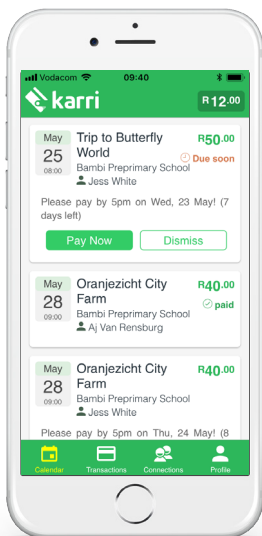

The simplest way to send money to your school

What is Karri?

Karri is a mobile payment app that allows you to make quick payments for school events. Instead of sending children to school with envelopes of cash for civvies days and class outings, you're able to make fast payments of exact amounts straight to your school.

How it Works

Receive a notification of an upcoming school event.

View the event details and hit "Pay Now".

Success!
It's as simple as that.

GET STARTED

Sign up or log into the Karri app

View upcoming events