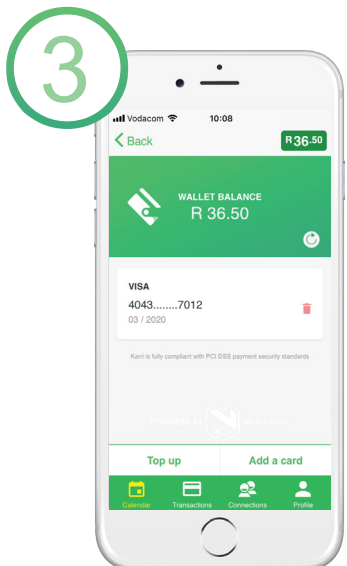

The simplest way to send money to your school

What is Karri?

Karri is a mobile payment app that allows you to make quick payments for school events. Instead of sending children to school with envelopes of cash for civvies days and class outings, you're able to make fast payments of exact amounts straight to your school.

How it Works

Receive a notification of an upcoming school event.

View the event details and hit "Pay Now".

Success!
It's as simple as that.

GET STARTED

Sign up or log into the Karri app

View upcoming events