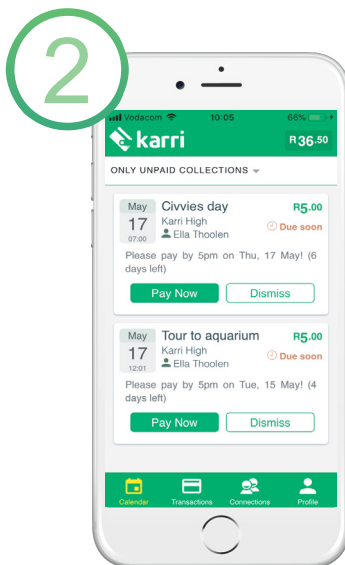

The simplest way to send money to your school

What is Karri?

Karri is a mobile payment app that allows you to make quick payments for school events. Instead of sending children to school with envelopes of cash for civvies days and class outings, you're able to make fast payments of exact amounts straight to your school.

How it Works

Receive a notification of an upcoming school event.

View the event details and hit "Pay Now".

Success!
It's as simple as that.

GET STARTED

Sign up or log into the Karri app

View upcoming events

Explore our payment methods

Success! It's as simple as that!