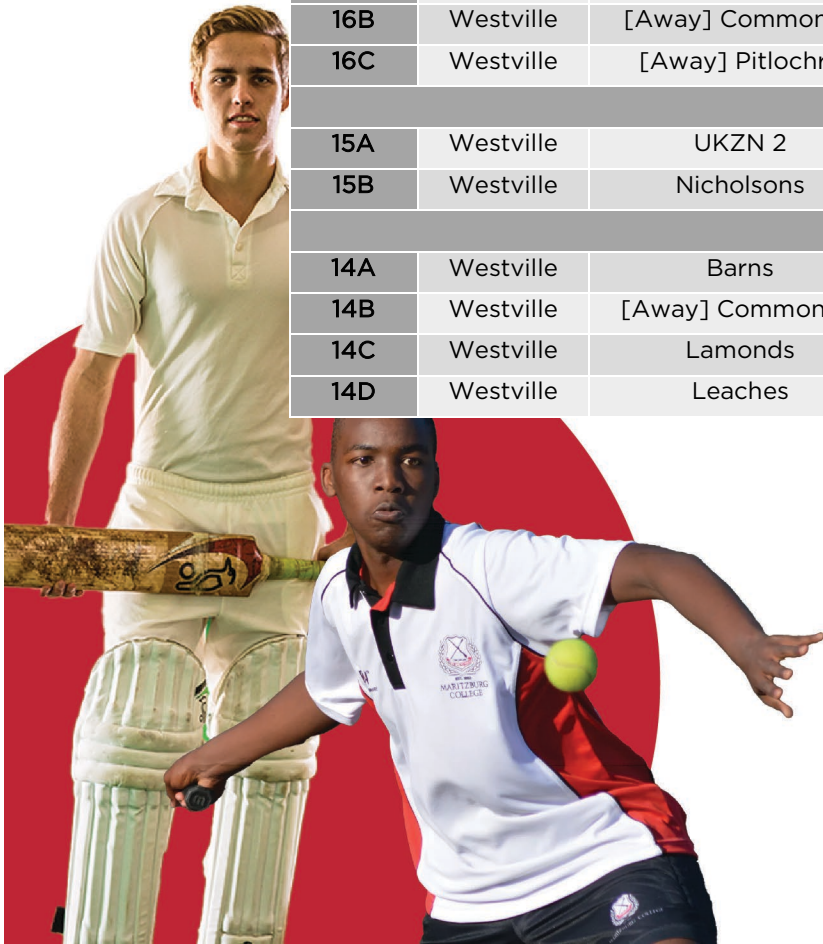

MARITZBURG COLLEGE

Fixtures

vs WESTVILLE BOYS' HIGH

19 & 20 January 2024

CRICKET

19 January

Team	Opposition	Venue	Time	Coach	Format
3rd	Westville	[Away] Bowdens	14:30	McKean	20
15C	Westville	[Away] Commons 1	14:30	Barbour	20
15D	Westville	[Away] Commons 2	14:30	Taljaard	20
15E	Westville	Barns	14:30	Shange	20
14E	Westville	Nicholsons	14:30	Maistry	20
14F	Westville	Leaches	14:30	Abrahams	20
14G	Westville	Lamonds	14:30	Brokensha	20

20 January

Team	Opposition	Venue	Time	Coach	Format
1st	Westville	Goldstones	09:00	R.K. Coutts	50
2nd	Westville	[Away] Bowdens	09:00	R.J. Coutts	50
4th	Westville	Lamonds	13:00	Noubouth	20
5th	Westville	Leaches	13:00	TBC	20
16A	Westville	UKZN 1	09:00	Fourie / McCabe	50
16B	Westville	[Away] Commons 1	09:00	Myburgh / Bremner	40
16C	Westville	[Away] Pitlochry	09:00	Bharath	20
15A	Westville	UKZN 2	09:00	Barnard / Sinclair	50
15B	Westville	Nicholsons	09:00	Morolong	40
14A	Westville	Barns	09:00	Kajee	50
14B	Westville	[Away] Commons 2	09:00	Stopford / Gonlag	40
14C	Westville	Lamonds	09:00	Pillay	20
14D	Westville	Leaches	09:00	Botha	20