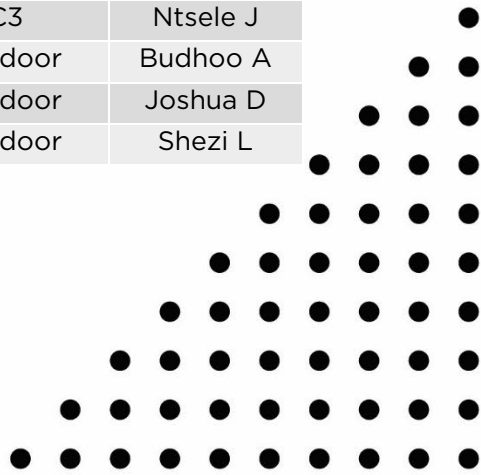

MARITZBURG COLLEGE

Fixtures

vs MICHAELHOUSE

2 & 3 February 2024

BASKETBALL

2 February					
Team	Opponent	Venue	Time	Court	Coach
16F	Internal	College	15:00	Outdoor	Ntsele J
15F	Internal	College	15:00	Outdoor	Dladla
15G	Internal	College	15:00	Outdoor	Soorju
3 February					
Team	Opponent	Venue	Time	Court	Coach
1st	MHS	MHS	13:30	Main	Siwila S
2nd	MHS	MHS	12:30	C1	Henman C
3rd	MHS	MHS	11:30	C1	Siwila M
4th	MHS	MHS	11:30	C2	Ngcobo M
5th	MHS	MHS	11:30	C3	Sithole T
6th	MHS	MHS	12:30	C3	Majozi
7th	MHS	MHS	12:30	Outdoor	Mdladla
8th	SCC	SCC	09:30	Outdoor	
16A	MHS	MHS	10:30	C1	Siwila S
16B	MHS	MHS	10:30	C2	Mtshatsha Z
16C	MHS	MHS	10:30	C3	Luthuli L
16D	MHS	MHS	12:30	C2	Zakwe K
16E	SCC	SCC	10:30	Outdoor	Mkhize L
15A	MHS	MHS	09:30	C1	Tshabalala T
15B	MHS	MHS	09:30	C2	Goddard B
15C	MHS	MHS	09:30	C3	Nhlabathi L
15D	MHS	MHS	11:30	Outdoor	Ntenezi H
15E	MHS	MHS	10:30	Outdoor	Shange S
14A	MHS	MHS	08:30	C1	Wilcock J
14B	MHS	MHS	08:30	C2	Monakali B
14C	MHS	MHS	08:30	C3	Ntsele J
14D	MHS	MHS	08:30	Outdoor	Budhoo A
14E	MHS	MHS	09:30	Outdoor	Joshua D
14F	Hilton	Hilton	12:30	Outdoor	Shezi L

EST. 1863

MARITZBURG COLLEGE

Fixtures vs MICHAELHOUSE 3 February 2024

WATER POLO

Team	Venue	Time	Format	Coach
1st	New Pool - Full Pool	12:50	4 x 8 playing	Sherriff
2nd	New Pool - Full Pool	12:05	4 x 8 running	Warr
3rd	New Pool - OBC Side	09:30	4 x 8 running	Warr
4th	New Pool - OBC Side	08:45	4 x 8 running	Greyling
5th	New Pool - Railway Side	08:45	4 x 8 running	Greyling
15A	New Pool - Full Pool	11:15	4 x 8 running	Stoute
15B	New Pool - Railway Side	09:30	4 x 8 running	Sparrow
15C	New Pool - OBC Side	08:00	4 x 8 running	Sparrow
14A	New Pool - Full Pool	10:30	4 x 8 running	Smorfitt
14B	New Pool - Railway Side	08:00	4 x 8 running	Smorfitt