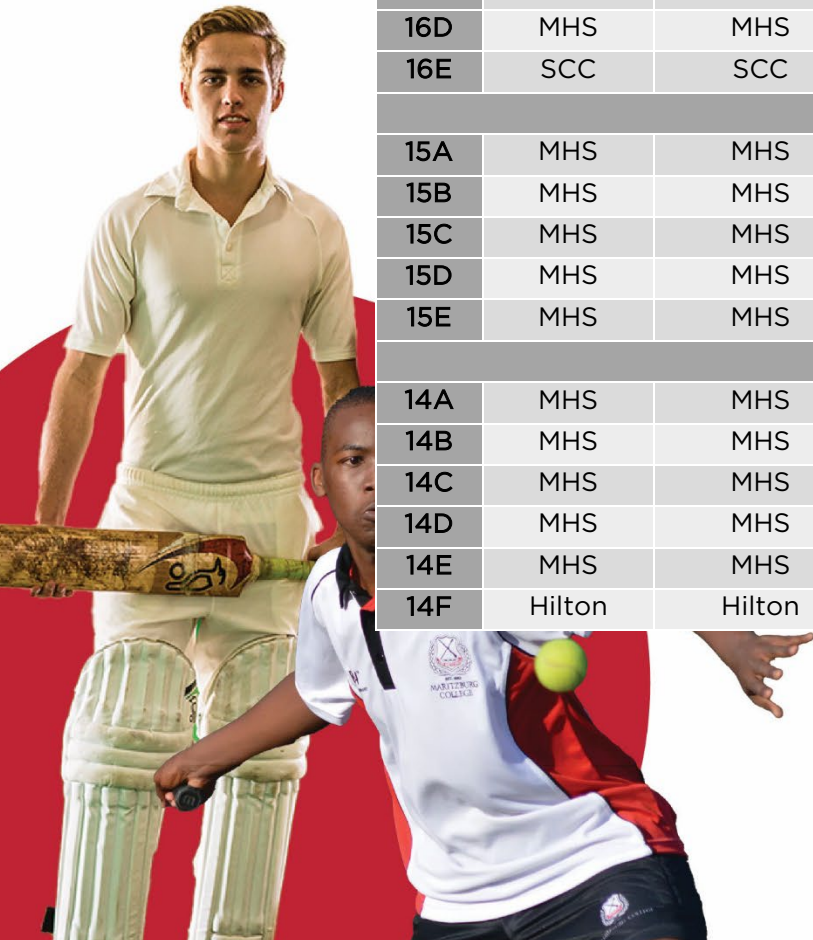

MARITZBURG COLLEGE

Fixtures

vs MICHAELHOUSE

2 & 3 February 2024

BASKETBALL

2 February					
Team	Opponent	Venue	Time	Court	Coach
16F	Internal	College	15:00	Outdoor	Ntsele J
15F	Internal	College	15:00	Outdoor	Dladla
15G	Internal	College	15:00	Outdoor	Soorju
3 February					
Team	Opponent	Venue	Time	Court	Coach
1st	MHS	MHS	13:30	Main	Siwila S
2nd	MHS	MHS	12:30	C1	Henman C
3rd	MHS	MHS	11:30	C1	Siwila M
4th	MHS	MHS	11:30	C2	Ngcobo M
5th	MHS	MHS	11:30	C3	Sithole T
6th	MHS	MHS	12:30	C3	Majozi
7th	MHS	MHS	12:30	Outdoor	Mdladla
8th	SCC	SCC	09:30	Outdoor	
16A	MHS	MHS	10:30	C1	Siwila S
16B	MHS	MHS	10:30	C2	Mtshatsha Z
16C	MHS	MHS	10:30	C3	Luthuli L
16D	MHS	MHS	12:30	C2	Zakwe K
16E	SCC	SCC	10:30	Outdoor	Mkhize L
15A	MHS	MHS	09:30	C1	Tshabalala T
15B	MHS	MHS	09:30	C2	Goddard B
15C	MHS	MHS	09:30	C3	Nhlabathi L
15D	MHS	MHS	11:30	Outdoor	Ntenezi H
15E	MHS	MHS	10:30	Outdoor	Shange S
14A	MHS	MHS	08:30	C1	Wilcock J
14B	MHS	MHS	08:30	C2	Monakali B
14C	MHS	MHS	08:30	C3	Ntsele J
14D	MHS	MHS	08:30	Outdoor	Budhoo A
14E	MHS	MHS	09:30	Outdoor	Joshua D
14F	Hilton	Hilton	12:30	Outdoor	Shezi L

EST. 1863

MARITZBURG COLLEGE

Fixtures vs MICHAELHOUSE 3 February 2024

WATER POLO

Team	Venue	Time	Format	Coach
1st	New Pool - Full Pool	12:50	4 x 8 playing	Sherriff
2nd	New Pool - Full Pool	12:05	4 x 8 running	Warr
3rd	New Pool - OBC Side	09:30	4 x 8 running	Warr
4th	New Pool - OBC Side	08:45	4 x 8 running	Greyling
5th	New Pool - Railway Side	08:45	4 x 8 running	Greyling
15A	New Pool - Full Pool	11:15	4 x 8 running	Stoute
15B	New Pool - Railway Side	09:30	4 x 8 running	Sparrow
15C	New Pool - OBC Side	08:00	4 x 8 running	Sparrow
14A	New Pool - Full Pool	10:30	4 x 8 running	Smorfitt
14B	New Pool - Railway Side	08:00	4 x 8 running	Smorfitt